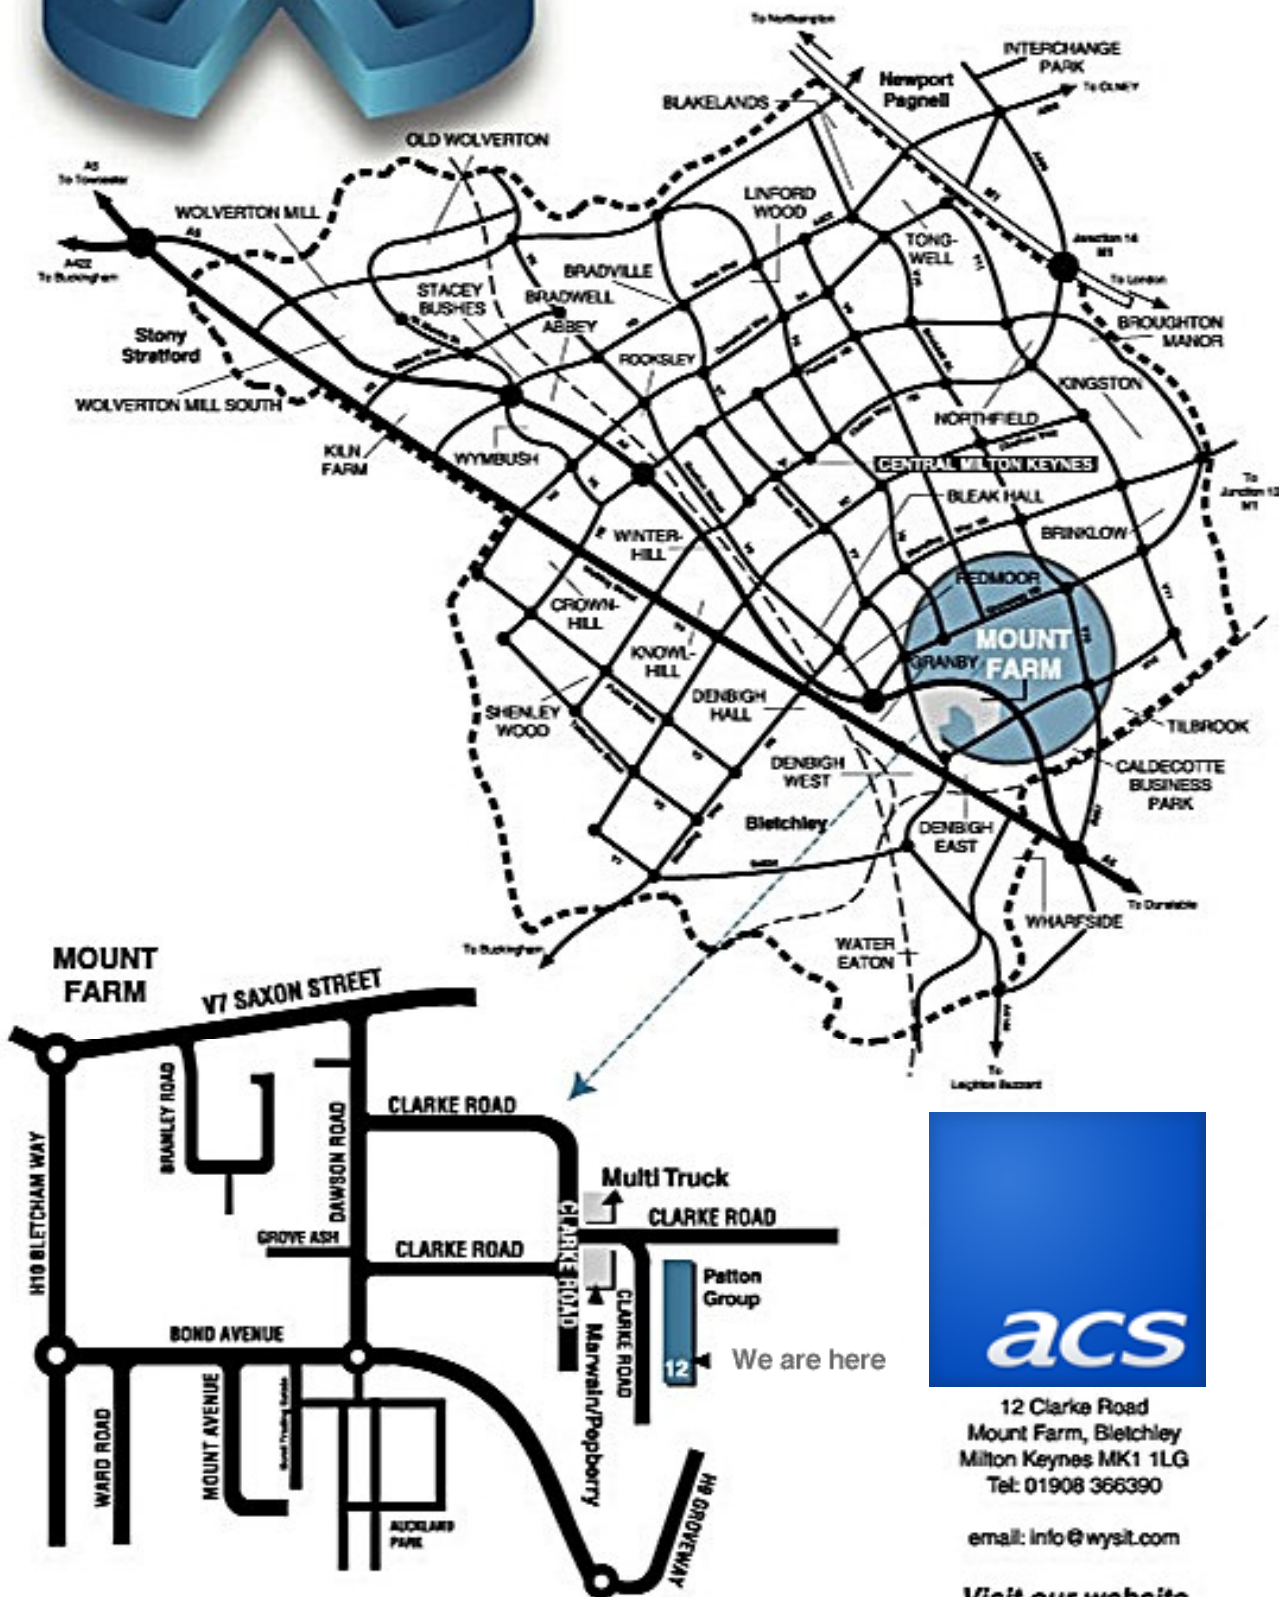

How to find us

12 Clarke Road
 Mount Farm, Bletchley
 Milton Keynes MK1 1LG
 Tel: 01908 366390

email: info@wysit.com

Visit our website
www.wysit.com

Map reproduced from the Milton Keynes Business File
 with permission of Mitre Publications
 Not to be used without permission from the publishers